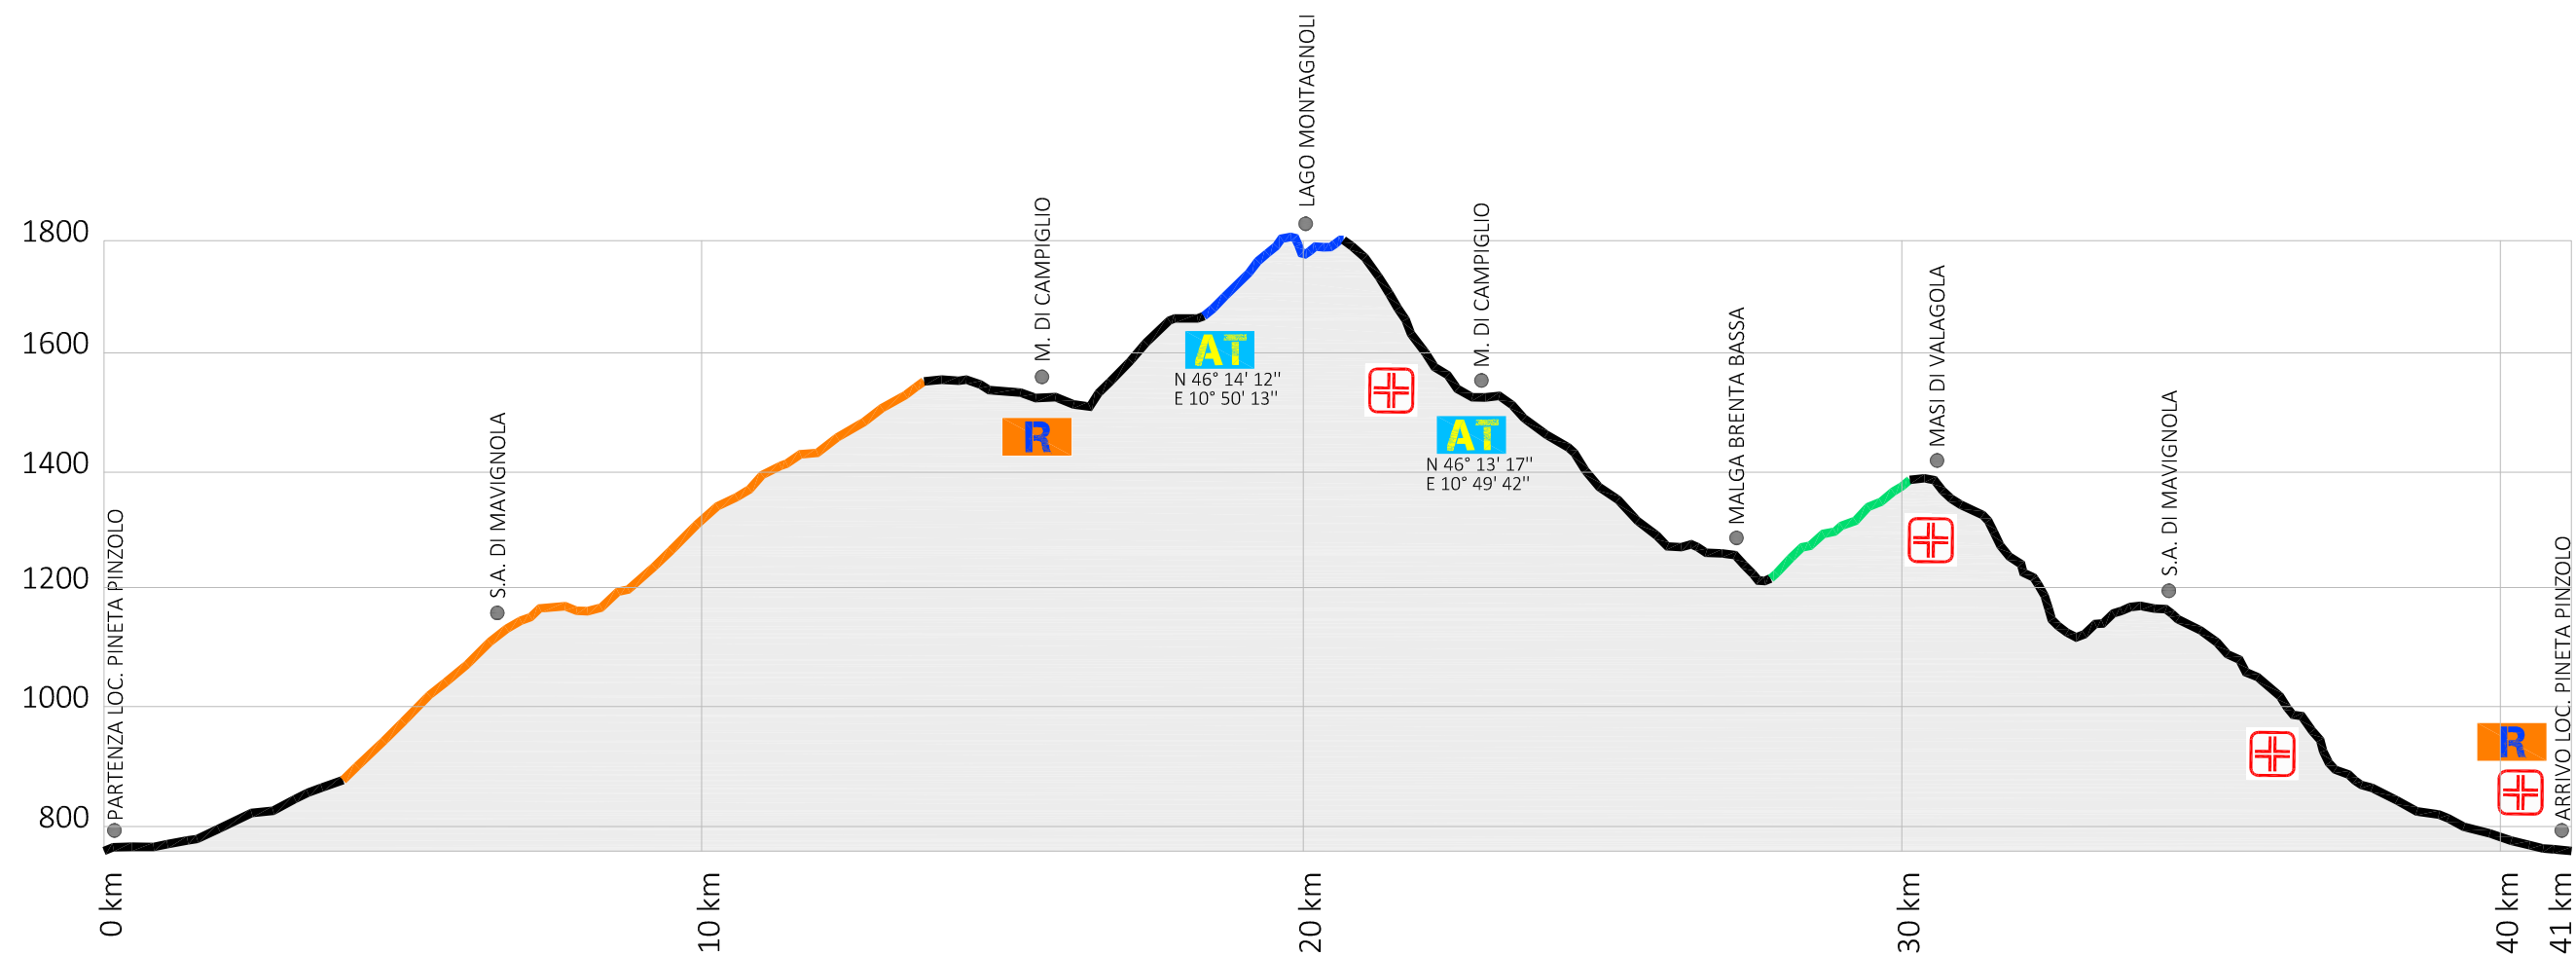

PERCORSO RACE - 41 KM 1400 D+

DOLOMITICA
BRENTA BIKE
TEST YOUR BIKE ATTITUDE!

DATI SALITE

| | LUNGHEZZA LENGHT | DISLIV. ALTITUDE | PEND. MEDIA AVERAGE SLOPE | PEND. MAX MAX SLOPE | DIFFICOLTÀ DIFFICULTY |
|---------------|---------------------|---------------------|------------------------------|------------------------|--------------------------|
| NUMBER ONE | 10,0 km | 670 m | 7% | 15% | ★★★ |
| HALF PARADISO | 2,0 km | 130 m | 6% | 15% | ★★★ |
| FORESTA | 3,0 km | 181 m | 6% | 12% | ★★ |

PUNTO SOCCORSO
FIRST AID

AREA TECNICA
FEED TECHNICAL ZONE

RISTORO
FEED ZONE