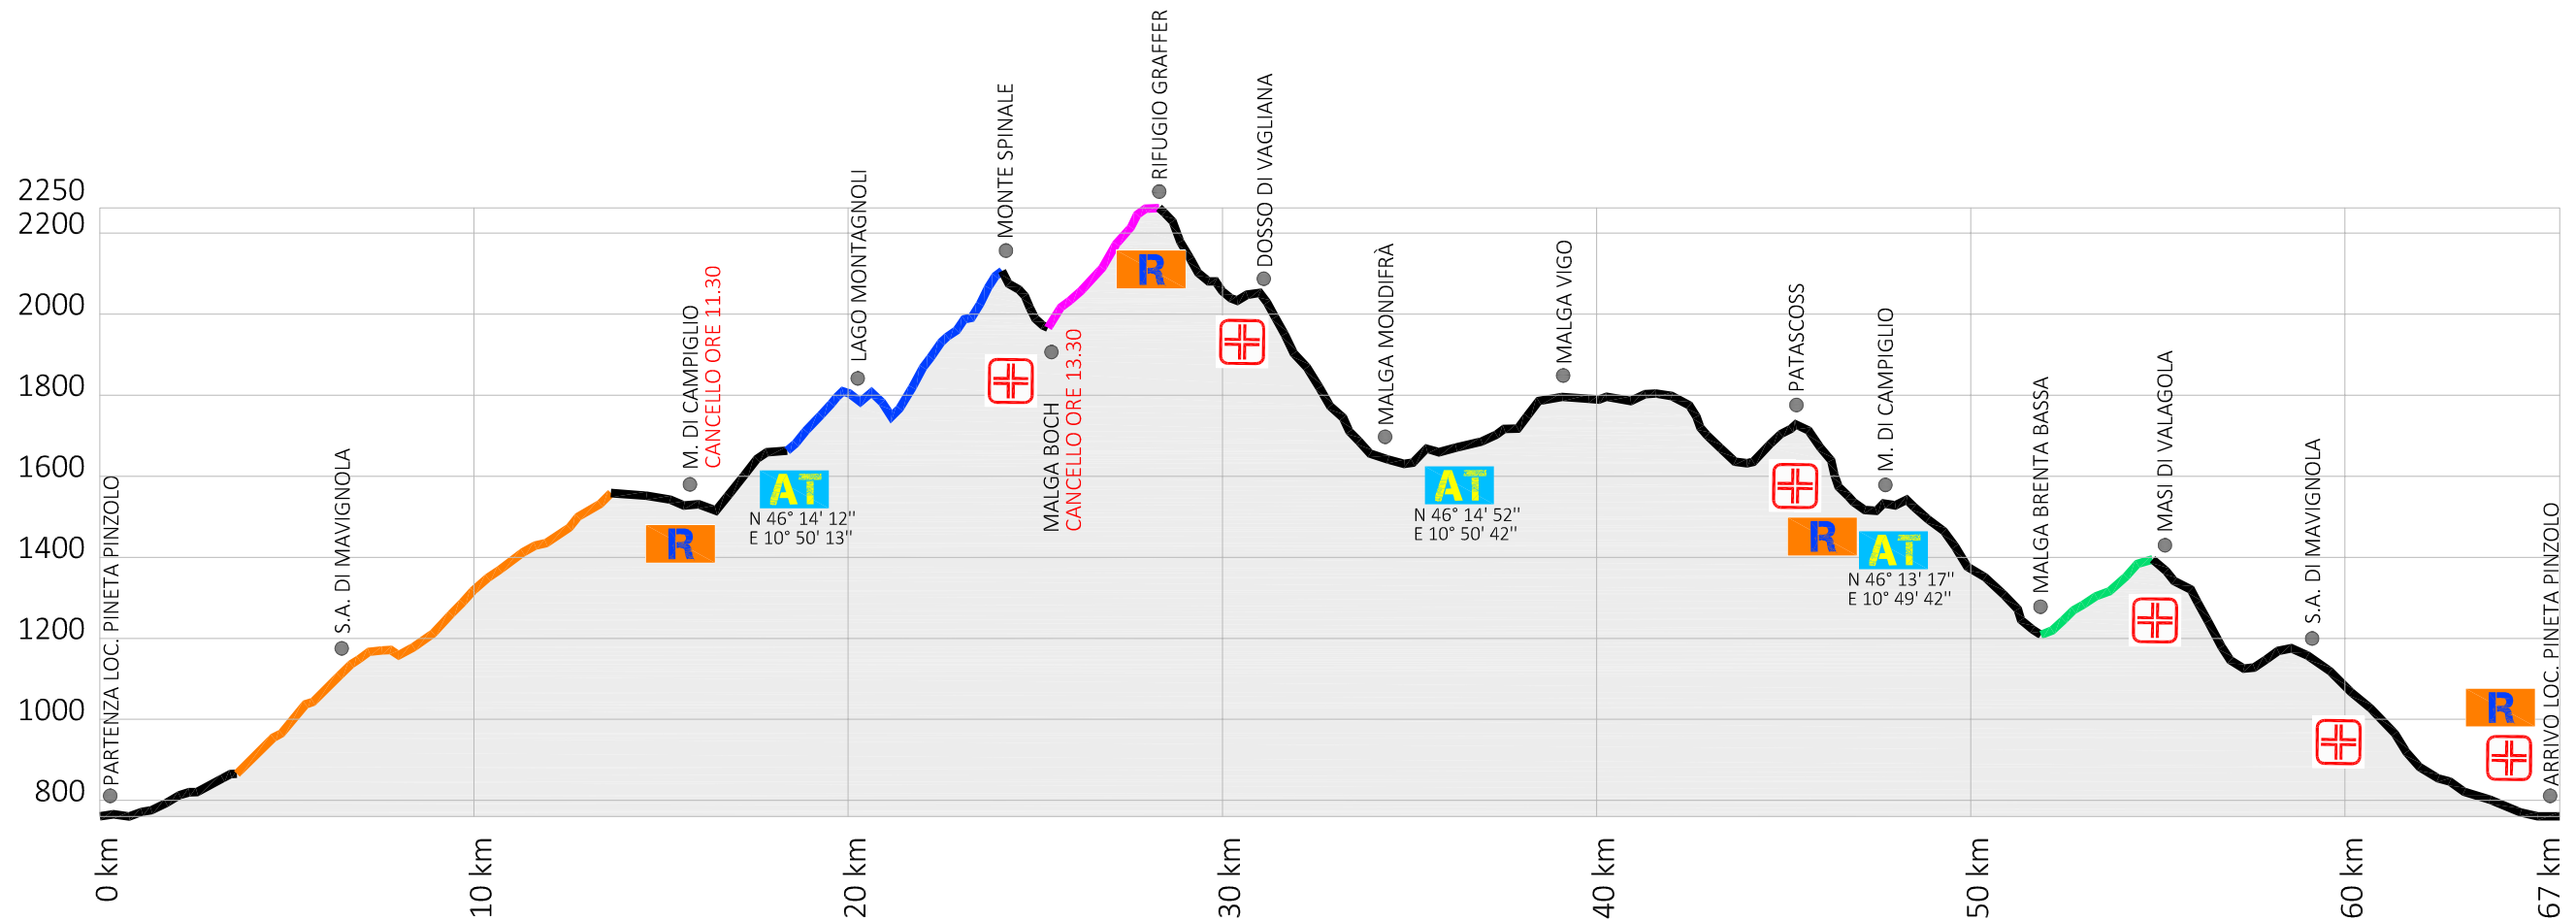

PERCORSO MARATHON - 67 KM 2400 D+

**DOLOMITICA
BRENTA BIKE**
TEST YOUR BIKE ATTITUDE!

**2022 MASTERS MOUNTAIN BIKE
MARATHON WORLD CHAMPIONSHIPS**

PINZOLO
TRENTINO - ITALY

DATI SALITE

	LUNGHEZZA LENGHT	DISLIV. ALTITUDE	PEND. MEDIA AVERAGE SLOPE	PEND. MAX MAX SLOPE	DIFFICOLTÀ DIFFICULTY
NUMBER ONE	10,0 km	670 m	7%	15%	★★★
PARADISO	6,0 km	440 m	7%	29%	★★★★★
TOP PEAK	3,0 km	304 m	10%	26%	★★★★★★
FORESTA	3,0 km	181 m	6%	12%	★★

**PUNTO SOCCORSO
FIRST AID**

**AREA TECNICA
FEED TECHNICAL ZONE**

**RISTORO
FEED ZONE**